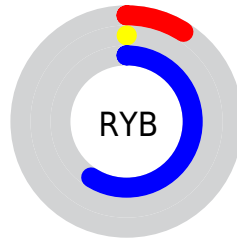

- Red (9%)
- Yellow (0%)
- Blue (59%)