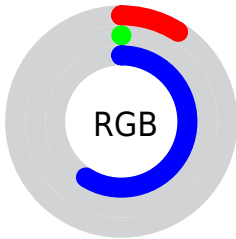

Distribution

- Red (9%)
- Green (0%)
- Blue (59%)