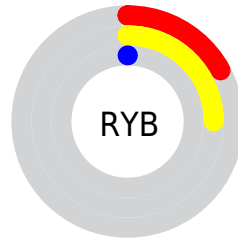

Details

The CIELab color **18.25, 8.69, 26.55** is a dark color, and the websafe version is hex **333300**. A complement of this color would be **9.95, 8.41, -27.56**, and the grayscale version is **17.30, 0.00, -0.00**.

A 20% lighter version of the original color is **38.30, 8.75, 26.61**, and **0.17, 0.78, 0.28** is the 20% darker color. If you saturate the color by 10%, you get **18.25, 8.69, 26.55**, and if you desaturate by 10%, it is **19.08, 7.32, 24.87**.

Distribution

Red (25%)

Green (15%)

Blue (0%)

Red (17%)

Yellow (25%)

Blue (0%)

Cyan (0%)