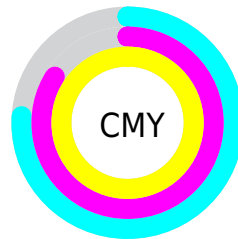

A 20% lighter version of the original color is **38.27, 5.20, 26.44**, and **0.00, 0.00, 0.00** is the 20% darker color. If you saturate the color by 10%, you get **18.27, 5.18, 26.43**, and if you desaturate by 10%, it is **18.94, 4.20, 24.74**.

Distribution

Red (24%)

Green (16%)

Blue (0%)

Red (12%)

Yellow (24%)

Blue (0%)

Cyan (0%)

Magenta (33%)

Yellow (100%)

Black (76%)

Cyan (76%)

Magenta (84%)

Yellow (100%)

Brightness & Saturation Gradients

These gradients show how the CIELab color 98.27, 5.18, 26.43 changes by changing the brightness by 10 percent. The first figure shows a shift by +10% for each color and the second figure -10%.