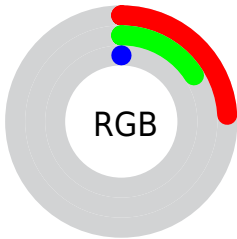

Distribution

Red (24%)

Green (16%)

Blue (0%)