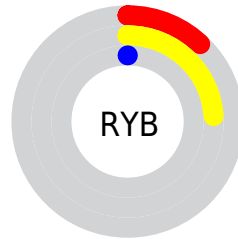

Details

The CIELab color **18.27, 5.18, 26.43** is a dark color, and the websafe version is hex **333300**. A complement of this color would be **7.56, 11.28, -28.62**, and the grayscale version is **17.30, 0.00, -0.00**.

A 20% lighter version of the original color is **38.27, 5.20, 26.44**, and **0.00, 0.00, 0.00** is the 20% darker color. If you saturate the color by 10%, you get **18.27, 5.18, 26.43**, and if you desaturate by 10%, it is **18.94, 4.20, 24.74**.

Distribution

Red (24%)

Green (16%)

Blue (0%)

Red (12%)

Yellow (24%)

Blue (0%)

Cyan (0%)