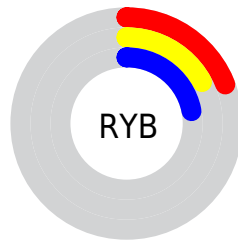

Details

The CIELab color **18.55, 5.45, -7.49** is a dark color, and the websafe version is hex **333333**. A complement of this color would be **22.68, -5.00, 7.43**, and the grayscale version is **18.91, 0.00, -0.00**.

A 20% lighter version of the original color is **38.44, 5.66, -7.73**, and **0.24, 1.68, -4.58** is the 20% darker color. If you saturate the color by 10%, you get **16.42, 8.00, -10.78**, and if you desaturate by 10%, it is **20.69, 3.02, -4.23**.

Distribution

Red (19%)

Green (17%)

Blue (22%)

Red (19%)

Yellow (17%)

Blue (22%)

Cyan (14%)

Magenta (23%)

Yellow (0%)

Black (78%)

Cyan (81%)

Magenta (83%)

Yellow (78%)

Brightness & Saturation Gradients

These gradients show how the CIELab color 98.55, 5.45, -7.49 changes by changing the brightness by 10 percent. The first figure shows a shift by +10% for each color and the second figure -10%.