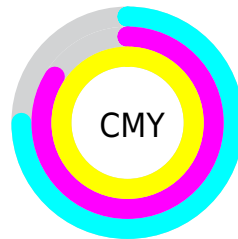

A 20% lighter version of the original color is **38.74, 7.08, 27.11**, and **0.17, 0.78, 0.28** is the 20% darker color. If you saturate the color by 10%, you get **18.70, 6.82, 27.04**, and if you desaturate by 10%, it is **19.45, 5.65, 25.31**.

Distribution

Red (25%)

Green (16%)

Blue (0%)

Red (14%)

Yellow (25%)

Blue (0%)

Cyan (0%)

Magenta (36%)

Yellow (100%)

Black (75%)

Cyan (75%)

Magenta (84%)

Yellow (100%)

Brightness & Saturation Gradients

These gradients show how the CIELab color 98.70, 6.82, 27.04 changes by changing the brightness by 10 percent. The first figure shows a shift by +10% for each color and the second figure -10%.