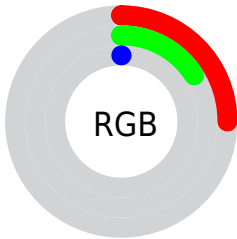

Distribution

Red (25%)

Green (16%)

Blue (0%)