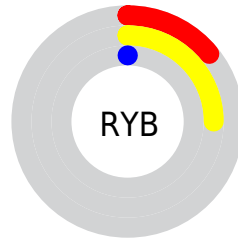

Details

The CIELab color **18.70, 6.82, 27.04** is a dark color, and the websafe version is hex **333300**. A complement of this color would be **8.85, 10.34, -28.66**, and the grayscale version is **17.72, 0.00, -0.00**.

A 20% lighter version of the original color is **38.74, 7.08, 27.11**, and **0.17, 0.78, 0.28** is the 20% darker color. If you saturate the color by 10%, you get **18.70, 6.82, 27.04**, and if you desaturate by 10%, it is **19.45, 5.65, 25.31**.

Distribution

Red (25%)

Green (16%)

Blue (0%)

Red (14%)

Yellow (25%)

Blue (0%)

Cyan (0%)