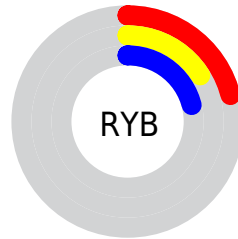

Conversions

Conversions Part 2

Format	Color
R_{YB}	53, 42, 54
Decimal	3484214
CIE Lab	18.71, 7.73, -5.81
CIE LCh	19, 9.670, 323.071
Yxy	2.6791, 0.3120, 0.2822
Android (android.graphics.Color)	4281674294 (0xFF352A36)
YUV	46.6570, 3.6201, 5.5628
Hunter-Lab	16.3680, 3.6563, -2.4951

Details

The CIELab color **18.71, 7.73, -5.81** is a dark color, and the websafe version is hex **333333**. A complement of this color would be **21.28, -7.50, 6.05**, and the grayscale version is **19.23, 0.00, -0.00**.

A 20% lighter version of the original color is **38.66, 8.13, -6.09**, and **0.29, 1.77, -3.22** is the 20% darker color. If you saturate the color by 10%, you get **17.03, 11.28, -8.35**, and if you desaturate by 10%, it is **20.44, 4.21, -3.21**.

Distribution

- Red (21%)
- Green (16%)
- Blue (21%)

- Red (21%)
- Yellow (16%)
- Blue (21%)

- Cyan (2%)
- Magenta (22%)
- Yellow (0%)
- Black (79%)

- Cyan (79%)
- Magenta (84%)
- Yellow (79%)

Brightness & Saturation Gradients