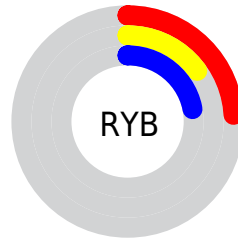

Details

The CIELab color **18.88, 13.41, -6.14** is a dark color, and the websafe version is hex **333333**. A complement of this color would be **23.53, -12.75, 7.16**, and the grayscale version is **19.57, 0.00, -0.00**.

A 20% lighter version of the original color is **38.81, 13.69, -6.39**, and **1.21, 6.00, -2.60** is the 20% darker color. If you saturate the color by 10%, you get **17.15, 17.12, -7.59**, and if you desaturate by 10%, it is **20.71, 9.64, -4.55**.

Distribution

Red (24%)

Green (15%)

Blue (22%)

Red (24%)

Yellow (15%)

Blue (22%)

Cyan (0%)