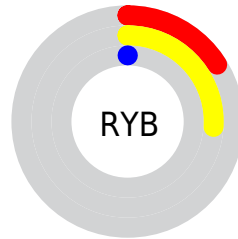

Details

The CIELab color **18.99, 7.90, 27.45** is a dark color, and the websafe version is hex **333300**. A complement of this color would be **9.72, 9.69, -28.66**, and the grayscale version is **18.00, 0.00, -0.00**.

A 20% lighter version of the original color is **38.97, 8.01, 27.45**, and **0.52, 2.35, 0.83** is the 20% darker color. If you saturate the color by 10%, you get **18.99, 7.90, 27.45**, and if you desaturate by 10%, it is **19.79, 6.60, 25.68**.

Distribution

Red (26%)

Green (16%)

Blue (0%)

Red (16%)

Yellow (26%)

Blue (0%)

Cyan (0%)