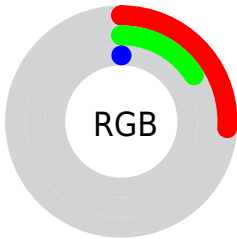

Distribution

Red (26%)

Green (16%)

Blue (0%)