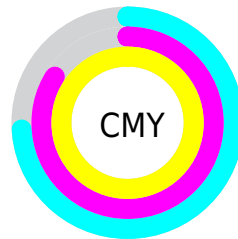

A 20% lighter version of the original color is **38.97, 8.01, 27.45**, and **0.52, 2.35, 0.83** is the 20% darker color. If you saturate the color by 10%, you get **18.99, 7.90, 27.45**, and if you desaturate by 10%, it is **19.79, 6.60, 25.68**.

Distribution

Red (26%)

Green (16%)

Blue (0%)

Red (16%)

Yellow (26%)

Blue (0%)

Cyan (0%)

Magenta (38%)

Yellow (100%)

Black (74%)

Cyan (74%)

Magenta (84%)

Yellow (100%)

Brightness & Saturation Gradients

These gradients show how the CIELab color 98.99, 7.90, 27.45 changes by changing the brightness by 10 percent. The first figure shows a shift by +10% for each color and the second figure -10%.