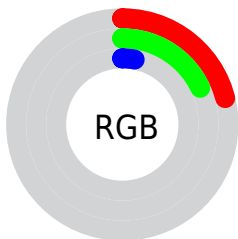

Distribution

Red (21%)

Green (18%)

Blue (3%)