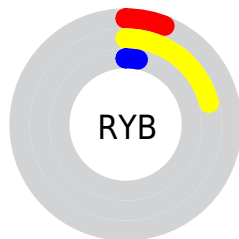

Details

The CIELab color **18.91, -2.11, 24.08** is a dark color, and the websafe version is hex **333300**. A complement of this color would be **5.56, 12.32, -26.05**, and the grayscale version is **17.91, 0.00, -0.00**.

A 20% lighter version of the original color is **39.02, -2.57, 24.25**, and **0.00, 0.00, 0.00** is the 20% darker color. If you saturate the color by 10%, you get **18.59, -1.95, 25.87**, and if you desaturate by 10%, it is **19.23, -2.27, 22.23**.

Distribution

Red (21%)

Green (18%)

Blue (3%)

Red (6%)

Yellow (21%)

Blue (3%)

Cyan (0%)