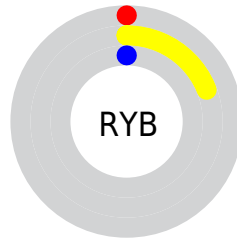

Details

The CIELab color **19.08, -6.11, 27.02** is a dark color, and the websafe version is hex **333300**. A complement of this color would be **2.20, 13.67, -28.50**, and the grayscale version is **17.54, 0.00, -0.00**.

A 20% lighter version of the original color is **39.16, -6.16, 27.17**, and **0.00, 0.00, 0.00** is the 20% darker color. If you saturate the color by 10%, you get **19.08, -6.11, 27.01**, and if you desaturate by 10%, it is **19.16, -5.81, 25.11**.

Distribution

Red (19%)

Green (19%)

Blue (0%)

Red (0%)

Yellow (19%)

Blue (0%)

Cyan (0%)