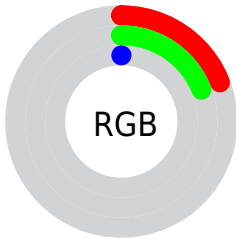

Distribution

Red (19%)

Green (19%)

Blue (0%)