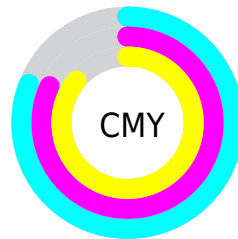

A 20% lighter version of the original color is **39.25, -1.96, 7.04**, and **0.00, 0.00, 0.00** is the 20% darker color. If you saturate the color by 10%, you get **18.93, -2.46, 10.17**, and if you desaturate by 10%, it is **19.44, -1.19, 4.34**.

Distribution

- Red (19%)
- Green (18%)
- Blue (14%)

- Red (15%)
- Yellow (19%)
- Blue (14%)

- Cyan (0%)
- Magenta (2%)
- Yellow (25%)
- Black (81%)

- Cyan (81%)
- Magenta (82%)
- Yellow (86%)

Brightness & Saturation Gradients

These gradients show how the CIE Lab color 99.18, -1.87, 7.25 changes by changing the brightness by 10 percent. The first figure shows a shift by +10% for each color and the second figure -10%.

Similar to the brightness gradients but the following saturation gradients show a change of the CIE Lab color 99.18, -1.87, 7.25 by changing the saturation by 10% instead.