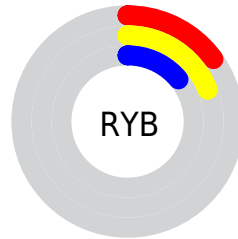

Conversions

Conversions Part 2

Format	Color
RYB	37, 48, 36
Decimal	3157796
CIELab	19.18, -1.87, 7.25
CIELCh	19, 7.487, 104.463
Yxy	2.7894, 0.3444, 0.3761
Android (android.graphics.Color)	4281347876 (0xFF302F24)
YUV	46.0450, -4.9522, 1.7145
Hunter-Lab	16.7015, -1.9275, 4.3316

Details

The CIELab color **19.18, -1.87, 7.25** is a dark color, and the websafe version is hex **333333**. A complement of this color would be **15.02, 2.55, -7.36**, and the grayscale version is **18.98, 0.00, -0.00**.

A 20% lighter version of the original color is **39.25, -1.96, 7.04**, and **0.00, 0.00, 0.00** is the 20% darker color. If you saturate the color by 10%, you get **18.93, -2.46, 10.17**, and if you desaturate by 10%, it is **19.44, -1.19, 4.34**.

Distribution

- Red (19%)
- Green (18%)
- Blue (14%)

- Red (15%)
- Yellow (19%)
- Blue (14%)

- Cyan (0%)
- Magenta (2%)
- Yellow (25%)
- Black (81%)

- Cyan (81%)
- Magenta (82%)
- Yellow (86%)

Brightness & Saturation Gradients