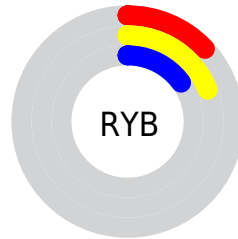

Details

The CIELab color **19.08, -4.82, 8.41** is a dark color, and the websafe version is hex **333333**. A complement of this color would be **14.23, 5.52, -8.54**, and the grayscale version is **18.60, 0.00, -0.00**.

A 20% lighter version of the original color is **39.12, -4.78, 8.65**, and **0.00, 0.00, 0.00** is the 20% darker color. If you saturate the color by 10%, you get **18.84, -6.35, 11.30**, and if you desaturate by 10%, it is **19.33, -3.22, 5.51**.

Distribution

Red (17%)

Green (19%)

Blue (13%)

Red (13%)

Yellow (19%)

Blue (15%)

Cyan (8%)