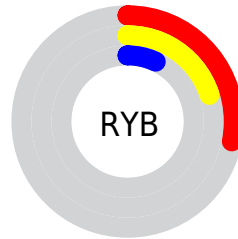

Conversions

Conversions Part 2

Format	Color
RYB	72, 51, 17
Decimal	4728337
CIELab	19.24, 13.91, 20.46
CIELCh	19, 24.741, 55.790
Yxy	2.8037, 0.4842, 0.3917
Android (android.graphics.Color)	4282918417 (0xFF482611)
YUV	45.7720, -14.1846, 23.0020
Hunter-Lab	16.7443, 7.6467, 8.5740

Details

The CIELab color **19.24, 13.91, 20.46** is a dark color, and the websafe version is hex **663333**. A complement of this color would be **19.86, -4.22, -16.59**, and the grayscale version is **18.88, 0.00, -0.00**.

A 20% lighter version of the original color is **39.24, 14.27, 20.35**, and **1.65, 7.38, 2.60** is the 20% darker color. If you saturate the color by 10%, you get **18.00, 16.33, 22.53**, and if you desaturate by 10%, it is **20.56, 11.59, 17.50**.

Distribution

Red (28%)

Green (15%)

Blue (7%)

Red (28%)

Yellow (20%)

Blue (7%)

Cyan (0%)