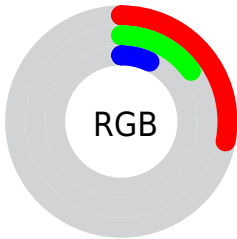

Distribution

Red (28%)

Green (15%)

Blue (7%)