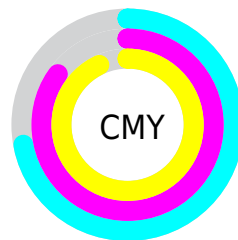

A 20% lighter version of the original color is **39.24, 14.27, 20.35**, and **1.65, 7.38, 2.60** is the 20% darker color. If you saturate the color by 10%, you get **18.00, 16.33, 22.53**, and if you desaturate by 10%, it is **20.56, 11.59, 17.50**.

Distribution

Red (28%)

Green (15%)

Blue (7%)

Red (28%)

Yellow (20%)

Blue (7%)

Cyan (0%)

Magenta (47%)

Yellow (76%)

Black (72%)

Cyan (72%)

Magenta (85%)

Yellow (93%)

Brightness & Saturation Gradients

These gradients show how the CIE Lab color 99.24, 13.91, 20.46 changes by changing the brightness by 10 percent. The first figure shows a shift by +10% for each color and the second figure -10%.