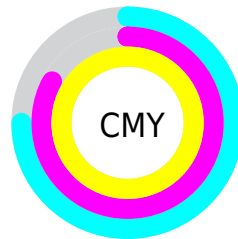

A 20% lighter version of the original color is **39.34, 4.33, 27.79**, and **0.29, 1.31, 0.46** is the 20% darker color. If you saturate the color by 10%, you get **19.47, 4.27, 27.90**, and if you desaturate by 10%, it is **20.11, 3.37, 26.07**.

Distribution

Red (25%)

Green (17%)

Blue (0%)

Red (11%)

Yellow (25%)

Blue (0%)

Cyan (0%)

Magenta (30%)

Yellow (100%)

Black (75%)

Cyan (75%)

Magenta (83%)

Yellow (100%)

Brightness & Saturation Gradients

These gradients show how the CIE Lab color 99.47, 4.27, 27.90 changes by changing the brightness by 10 percent. The first figure shows a shift by +10% for each color and the second figure -10%.