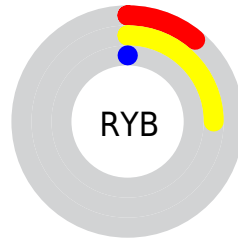

Details

The CIELab color **19.47, 4.27, 27.90** is a dark color, and the websafe version is hex **333300**. A complement of this color would be **7.45, 13.05, -30.24**, and the grayscale version is **18.41, 0.00, -0.00**.

A 20% lighter version of the original color is **39.34, 4.33, 27.79**, and **0.29, 1.31, 0.46** is the 20% darker color. If you saturate the color by 10%, you get **19.47, 4.27, 27.90**, and if you desaturate by 10%, it is **20.11, 3.37, 26.07**.

Distribution

Red (25%)

Green (17%)

Blue (0%)

Red (11%)

Yellow (25%)

Blue (0%)

Cyan (0%)