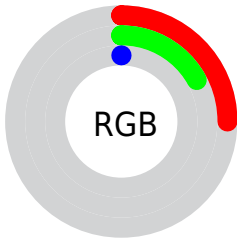

Distribution

Red (25%)

Green (17%)

Blue (0%)