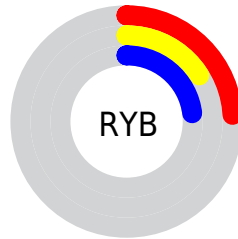

- Red (24%)
- Yellow (16%)
- Blue (23%)