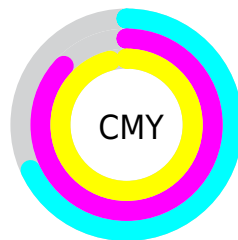

A 20% lighter version of the original color is **39.50, 21.95, 24.59**, and **2.94, 13.24, 4.24** is the 20% darker color. If you saturate the color by 10%, you get **18.15, 24.78, 26.42**, and if you desaturate by 10%, it is **20.85, 18.98, 22.01**.

Distribution

Red (32%)

Green (13%)

Blue (4%)

Red (32%)

Yellow (16%)

Blue (4%)

Cyan (0%)

Magenta (61%)

Yellow (88%)

Black (68%)

Cyan (68%)

Magenta (87%)

Yellow (96%)

Brightness & Saturation Gradients

These gradients show how the CIE Lab color 99.43, 21.95, 24.58 changes by changing the brightness by 10 percent. The first figure shows a shift by +10% for each color and the second figure -10%.

Rectangle

The Rectangle color scheme consists of four colors that form a rectangle on the color wheel.

99.43, 21.95, 24.58

99.43, -4.72, 32.61

99.43, -21.95, -24.58

99.43, 4.72, -32.61

Sweetspot

The Sweet Spot groups the original color and five complimentary colors.