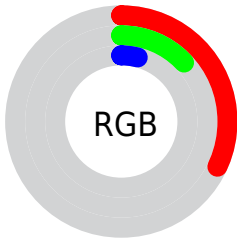

Distribution

Red (32%)

Green (13%)

Blue (4%)