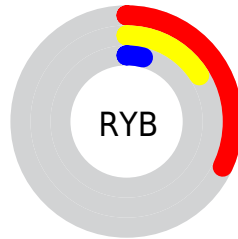

Details

The CIELab color **19.43, 21.95, 24.58** is a dark color, and the websafe version is hex **663300**. A complement of this color would be **23.36, -7.12, -17.84**, and the grayscale version is **18.28, 0.00, -0.00**.

A 20% lighter version of the original color is **39.50, 21.95, 24.59**, and **2.94, 13.24, 4.24** is the 20% darker color. If you saturate the color by 10%, you get **18.15, 24.78, 26.42**, and if you desaturate by 10%, it is **20.85, 18.98, 22.01**.

Distribution

Red (32%)

Green (13%)

Blue (4%)

Red (32%)

Yellow (16%)

Blue (4%)

Cyan (0%)