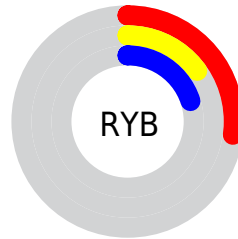

Details

The CIELab color $19.46, 17.59, -1.67$ is a dark color, and the websafe version is hex 663333 . A complement of this color would be $26.94, -15.72, 4.09$, and the grayscale version is $20.02, 0.00, -0.00$.

A 20% lighter version of the original color is $39.50, 17.14, -1.52$, and $2.27, 10.28, 2.77$ is the 20% darker color. If you saturate the color by 10%, you get $17.59, 21.26, -1.45$, and if you desaturate by 10%, it is $21.48, 13.79, -1.62$.

Distribution

 Red (27%)

 Green (15%)

 Blue (20%)

 Red (27%)

 Yellow (15%)

 Blue (20%)

 Cyan (0%)