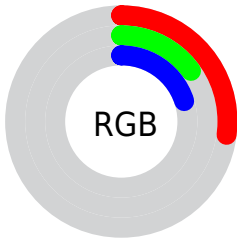

Distribution

Red (27%)

Green (15%)

Blue (20%)