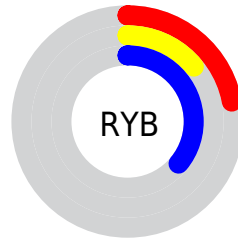

Details

The CIELab color **19.48, 24.72, -31.07** is a dark color, and the websafe version is hex **333366**. A complement of this color would be **36.53, -18.72, 30.01**, and the grayscale version is **19.85, 0.00, -0.00**.

A 20% lighter version of the original color is **39.62, 24.56, -30.94**, and **2.77, 17.14, -26.04** is the 20% darker color. If you saturate the color by 10%, you get **16.63, 29.05, -35.72**, and if you desaturate by 10%, it is **22.52, 20.32, -26.17**.

Distribution

 Red (22%)

 Green (14%)

 Blue (36%)

 Red (22%)

 Yellow (14%)

 Blue (36%)

 Cyan (39%)