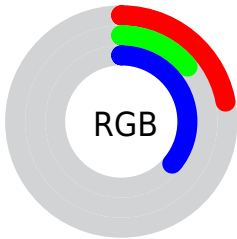

Distribution

Red (22%)

Green (14%)

Blue (36%)