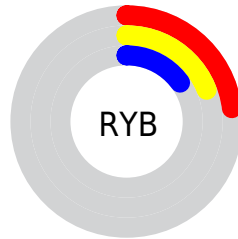

Details

The CIELab color **19.83, 5.18, 6.98** is a dark color, and the websafe version is hex **333333**. A complement of this color would be **20.77, -3.74, -6.29**, and the grayscale version is **20.07, 0.00, -0.00**.

A 20% lighter version of the original color is **39.97, 5.09, 7.01**, and **0.71, 3.17, 1.12** is the 20% darker color. If you saturate the color by 10%, you get **18.48, 6.93, 9.17**, and if you desaturate by 10%, it is **21.22, 3.56, 4.90**.

Distribution

Red (23%)

Green (18%)

Blue (15%)

Red (23%)

Yellow (19%)

Blue (15%)

Cyan (0%)