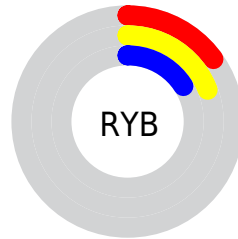

Details

The CIELab color **19.71, -3.76, 6.60** is a dark color, and the websafe version is hex **333333**. A complement of this color would be **15.90, 4.18, -6.68**, and the grayscale version is **19.35, 0.00, -0.00**.

A 20% lighter version of the original color is **39.72, -3.61, 6.47**, and **0.00, 0.00, 0.00** is the 20% darker color. If you saturate the color by 10%, you get **19.46, -5.33, 9.56**, and if you desaturate by 10%, it is **19.98, -2.12, 3.65**.

Distribution

Red (18%)

Green (19%)

Blue (15%)

Red (15%)

Yellow (19%)

Blue (16%)

Cyan (6%)