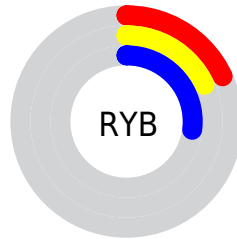

- Red (18%)
- Yellow (18%)
- Blue (27%)