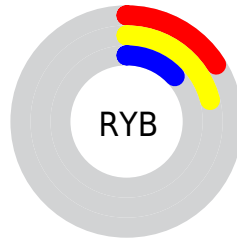

Details

The CIELab color **19.73, 0.40, 10.81** is a dark color, and the websafe version is hex **333333**. A complement of this color would be **15.62, 1.47, -10.71**, and the grayscale version is **19.61, 0.00, -0.00**.

A 20% lighter version of the original color is **39.78, 0.14, 10.94**, and **0.00, 0.00, 0.00** is the 20% darker color. If you saturate the color by 10%, you get **19.06, 0.77, 13.53**, and if you desaturate by 10%, it is **20.42, 0.14, 8.10**.

Distribution

Red (21%)

Green (18%)

Blue (13%)

Red (16%)

Yellow (21%)

Blue (13%)

Cyan (0%)