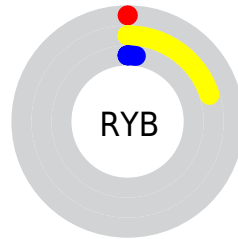

Details

The CIELab color **19.74, -10.16, 27.67** is a dark color, and the websafe version is hex **333300**. A complement of this color would be **2.51, 16.74, -29.48**, and the grayscale version is **17.81, 0.00, -0.00**.

A 20% lighter version of the original color is **39.63, -10.20, 27.63**, and **0.00, 0.00, 0.00** is the 20% darker color. If you saturate the color by 10%, you get **19.74, -10.16, 27.67**, and if you desaturate by 10%, it is **19.84, -9.45, 25.72**.

Distribution

Red (18%)

Green (20%)

Blue (0%)

Red (0%)

Yellow (20%)

Blue (2%)

Cyan (12%)