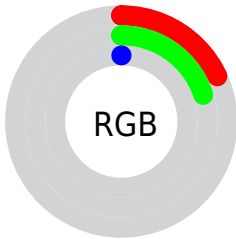

Distribution

Red (18%)

Green (20%)

Blue (0%)