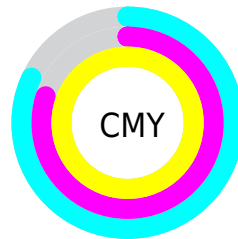

A 20% lighter version of the original color is **39.63, -10.20, 27.63**, and **0.00, 0.00, 0.00** is the 20% darker color. If you saturate the color by 10%, you get **19.74, -10.16, 27.67**, and if you desaturate by 10%, it is **19.84, -9.45, 25.72**.

Distribution

Red (18%)

Green (20%)

Blue (0%)

Red (0%)

Yellow (20%)

Blue (2%)

Cyan (12%)

Magenta (0%)

Yellow (100%)

Black (80%)

Cyan (82%)

Magenta (80%)

Yellow (100%)

Brightness & Saturation Gradients

These gradients show how the CIELab color 99.74, -10.16, 27.67 changes by changing the brightness by 10 percent. The first figure shows a shift by +10% for each color and the second figure -10%.

Rectangle

The Rectangle color scheme consists of four colors that form a rectangle on the color wheel.

99.74, -10.16, 27.67

99.74, -27.73, 10.00

99.74, 10.16, -27.67

99.74, 27.73, -10.00

Sweetspot

The Sweet Spot groups the original color and five complimentary colors.