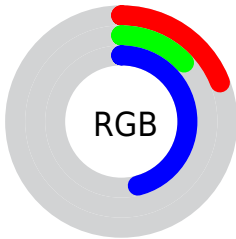

Distribution

- Red (19%)
- Green (13%)
- Blue (46%)