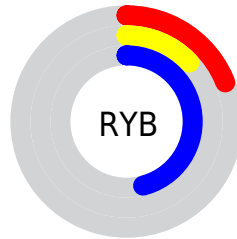

- Red (19%)
- Yellow (13%)
- Blue (46%)