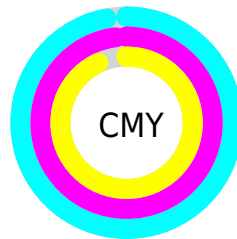

A 20% lighter version of the original color is **21.99, 1.96, -5.01**, and **0.00, 0.00, 0.00** is the 20% darker color. If you saturate the color by 10%, you get **1.53, 2.49, -5.85**, and if you desaturate by 10%, it is **2.43, 1.91, -4.51**.

Distribution

Red (3%)

Green (2%)

Blue (7%)

Red (3%)

Yellow (2%)

Blue (7%)

Cyan (61%)

Magenta (67%)

Yellow (0%)

Black (93%)

Cyan (97%)

Magenta (98%)

Yellow (93%)

Brightness & Saturation Gradients

These gradients show how the CIELab color 81.98, 2.20, -5.18 changes by changing the brightness by 10 percent. The first figure shows a shift by +10% for each color and the second figure -10%.