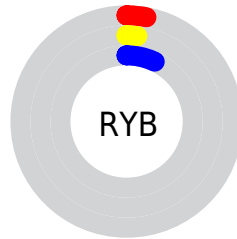

Details

The CIELab color **1.98, 2.20, -5.18** is a dark color, and the websafe version is hex **000000**. A complement of this color would be **5.10, -2.32, 5.14**, and the grayscale version is **2.09, 0.00, -0.00**.

A 20% lighter version of the original color is **21.99, 1.96, -5.01**, and **0.00, 0.00, 0.00** is the 20% darker color. If you saturate the color by 10%, you get **1.53, 2.49, -5.85**, and if you desaturate by 10%, it is **2.43, 1.91, -4.51**.

Distribution

Red (3%)

Green (2%)

Blue (7%)

Red (3%)

Yellow (2%)

Blue (7%)

Cyan (61%)