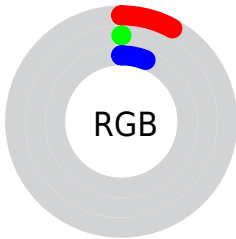

Distribution

Red (8%)

Green (0%)

Blue (6%)