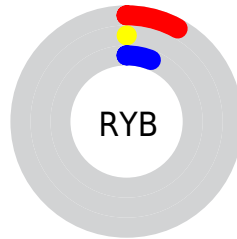

Details

The CIELab color **1.95, 8.25, -3.40** is a dark color, and the websafe version is hex **000000**. A complement of this color would be **5.04, -8.66, 4.52**, and the grayscale version is **2.34, 0.00, -0.00**.

A 20% lighter version of the original color is **22.16, 8.17, -3.28**, and **0.00, 0.00, 0.00** is the 20% darker color. If you saturate the color by 10%, you get **1.74, 8.60, -3.54**, and if you desaturate by 10%, it is **2.38, 7.52, -3.11**.

Distribution

Red (8%)

Green (0%)

Blue (6%)

Red (8%)

Yellow (0%)

Blue (6%)

Cyan (0%)