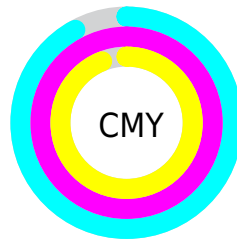

A 20% lighter version of the original color is **22.16, 8.17, -3.28**, and **0.00, 0.00, 0.00** is the 20% darker color. If you saturate the color by 10%, you get **1.74, 8.60, -3.54**, and if you desaturate by 10%, it is **2.38, 7.52, -3.11**.

Distribution

Red (8%)

Green (0%)

Blue (6%)

Red (8%)

Yellow (0%)

Blue (6%)

Cyan (0%)

Magenta (95%)

Yellow (29%)

Black (92%)

Cyan (92%)

Magenta (100%)

Yellow (94%)

Brightness & Saturation Gradients

These gradients show how the CIE Lab color 81.95, 8.25, -3.40 changes by changing the brightness by 10 percent. The first figure shows a shift by +10% for each color and the second figure -10%.