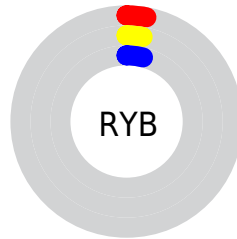

Details

The CIELab color **2.06, 0.82, -1.43** is a dark color, and the websafe version is hex **000000**. A complement of this color would be **2.89, -0.83, 1.43**, and the grayscale version is **2.12, 0.00, -0.00**.

A 20% lighter version of the original color is **21.90, 1.14, -1.74**, and **0.00, 0.00, 0.00** is the 20% darker color. If you saturate the color by 10%, you get **1.80, 1.04, -1.82**, and if you desaturate by 10%, it is **2.32, 0.60, -1.04**.

Distribution

Red (3%)

Green (3%)

Blue (4%)

Red (3%)

Yellow (3%)

Blue (4%)

Cyan (27%)