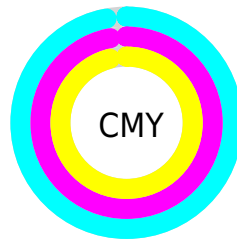

Details

The CIELab color **2.06, 0.82, -1.43** is a dark color, and the websafe version is hex **000000**. A complement of this color would be **2.89, -0.83, 1.43**, and the grayscale version is **2.12, 0.00, -0.00**.

A 20% lighter version of the original color is **21.90, 1.14, -1.74**, and **0.00, 0.00, 0.00** is the 20% darker color. If you saturate the color by 10%, you get **1.80, 1.04, -1.82**, and if you desaturate by 10%, it is **2.32, 0.60, -1.04**.

Distribution

Red (3%)

Green (3%)

Blue (4%)

Red (3%)

Yellow (3%)

Blue (4%)

Cyan (27%)

Magenta (36%)

Yellow (0%)

Black (96%)

Cyan (97%)

Magenta (97%)

Yellow (96%)

Brightness & Saturation Gradients

These gradients show how the CIELab color 82.06, 0.82, -1.43 changes by changing the brightness by 10 percent. The first figure shows a shift by +10% for each color and the second figure -10%.