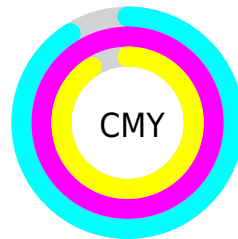

Details

The CIELab color **2.17, 11.06, -7.41** is a dark color, and the websafe version is hex **000000**. A complement of this color would be **5.56, -11.17, 7.71**, and the grayscale version is **2.56, 0.00, -0.00**.

A 20% lighter version of the original color is **22.21, 10.61, -7.26**, and **0.00, 0.00, 0.00** is the 20% darker color. If you saturate the color by 10%, you get **2.17, 11.06, -7.41**, and if you desaturate by 10%, it is **2.62, 10.16, -6.82**.

Distribution

Red (9%)

Green (0%)

Blue (9%)

Red (9%)

Yellow (0%)

Blue (9%)

Cyan (0%)

Magenta (100%)

Yellow (4%)

Black (91%)

Cyan (91%)

Magenta (100%)

Yellow (91%)

Brightness & Saturation Gradients

These gradients show how the CIE Lab color 82.17, 11.06, -7.41 changes by changing the brightness by 10 percent. The first figure shows a shift by +10% for each color and the second figure -10%.