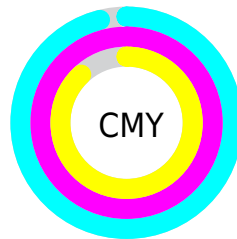

Details

The CIELab color **2.12, 7.96, -14.69** is a dark color, and the websafe version is hex **000000**. A complement of this color would be **10.32, -9.29, 13.99**, and the grayscale version is **2.32, 0.00, -0.00**.

A 20% lighter version of the original color is **22.11, 7.88, -14.93**, and **0.00, 0.00, 0.00** is the 20% darker color. If you saturate the color by 10%, you get **1.41, 8.59, -15.78**, and if you desaturate by 10%, it is **2.87, 7.37, -13.54**.

Distribution

- Red (4%)
- Green (1%)
- Blue (12%)

- Red (4%)
- Yellow (1%)
- Blue (12%)

- Cyan (65%)
- Magenta (90%)
- Yellow (0%)
- Black (88%)

- Cyan (96%)
- Magenta (99%)
- Yellow (88%)

Brightness & Saturation Gradients

These gradients show how the CIE Lab color 82.12, 7.96, -14.69 changes by changing the brightness by 10 percent. The first figure shows a shift by +10% for each color and the second figure -10%.

Similar to the brightness gradients but the following saturation gradients show a change of the CIE Lab color 82.12, 7.96, -14.69 by changing the saturation by 10% instead.