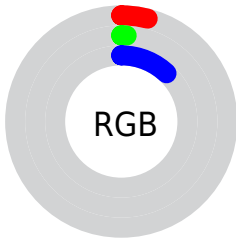

Distribution

- Red (4%)
- Green (1%)
- Blue (12%)