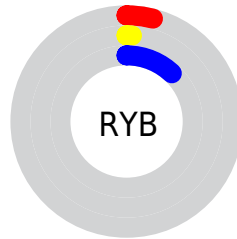

- Red (4%)
- Yellow (1%)
- Blue (12%)