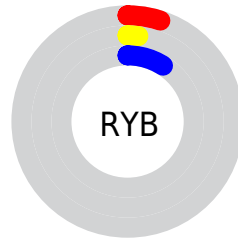

Details

The CIELab color **2.12, 5.79, -8.32** is a dark color, and the websafe version is hex **000000**. A complement of this color would be **6.46, -6.97, 7.90**, and the grayscale version is **2.41, 0.00, -0.00**.

A 20% lighter version of the original color is **22.27, 5.56, -7.93**, and **0.00, 0.00, 0.00** is the 20% darker color. If you saturate the color by 10%, you get **1.59, 6.35, -9.11**, and if you desaturate by 10%, it is **2.66, 5.25, -7.53**.

Distribution

Red (5%)

Green (2%)

Blue (9%)

Red (5%)

Yellow (2%)

Blue (9%)

Cyan (43%)