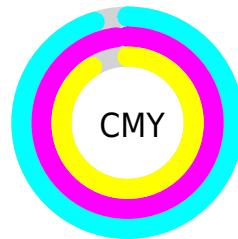

A 20% lighter version of the original color is **22.27, 5.56, -7.93**, and **0.00, 0.00, 0.00** is the 20% darker color. If you saturate the color by 10%, you get **1.59, 6.35, -9.11**, and if you desaturate by 10%, it is **2.66, 5.25, -7.53**.

Distribution

Red (5%)

Green (2%)

Blue (9%)

Red (5%)

Yellow (2%)

Blue (9%)

Cyan (43%)

Magenta (83%)

Yellow (0%)

Black (91%)

Cyan (95%)

Magenta (98%)

Yellow (91%)

Brightness & Saturation Gradients

These gradients show how the CIELab color 82.12, 5.79, -8.32 changes by changing the brightness by 10 percent. The first figure shows a shift by +10% for each color and the second figure -10%.