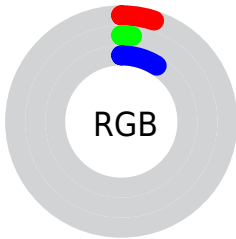

Distribution

Red (5%)

Green (2%)

Blue (9%)