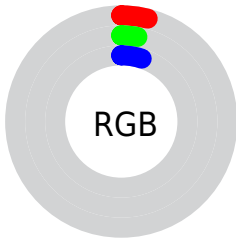

Distribution

Red (4%)

Green (3%)

Blue (5%)