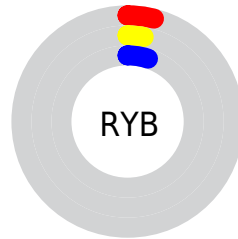

Details

The CIELab color **2.24, 1.82, -2.55** is a dark color, and the websafe version is hex **000000**. A complement of this color would be **3.62, -1.93, 2.51**, and the grayscale version is **2.37, 0.00, -0.00**.

A 20% lighter version of the original color is **22.07, 2.05, -2.83**, and **0.00, 0.00, 0.00** is the 20% darker color. If you saturate the color by 10%, you get **1.92, 2.17, -3.02**, and if you desaturate by 10%, it is **2.56, 1.47, -2.07**.

Distribution

Red (4%)

Green (3%)

Blue (5%)

Red (4%)

Yellow (3%)

Blue (5%)

Cyan (29%)