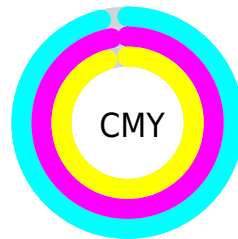

Details

The CIELab color **2.24, 1.82, -2.55** is a dark color, and the websafe version is hex **000000**. A complement of this color would be **3.62, -1.93, 2.51**, and the grayscale version is **2.37, 0.00, -0.00**.

A 20% lighter version of the original color is **22.07, 2.05, -2.83**, and **0.00, 0.00, 0.00** is the 20% darker color. If you saturate the color by 10%, you get **1.92, 2.17, -3.02**, and if you desaturate by 10%, it is **2.56, 1.47, -2.07**.

Distribution

Red (4%)

Green (3%)

Blue (5%)

Red (4%)

Yellow (3%)

Blue (5%)

Cyan (29%)

Magenta (50%)

Yellow (0%)

Black (95%)

Cyan (96%)

Magenta (97%)

Yellow (95%)

Brightness & Saturation Gradients

These gradients show how the CIELab color 82.24, 1.82, -2.55 changes by changing the brightness by 10 percent. The first figure shows a shift by +10% for each color and the second figure -10%.