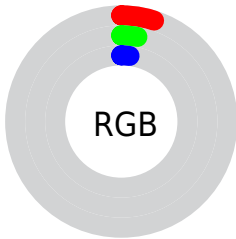

Distribution

Red (5%)

Green (3%)

Blue (2%)