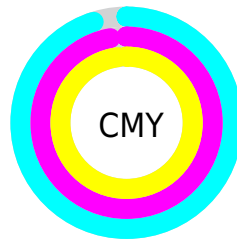

A 20% lighter version of the original color is **22.07, 1.54, 1.26**, and **0.00, 0.00, 0.00** is the 20% darker color. If you saturate the color by 10%, you get **2.02, 1.39, 1.95**, and if you desaturate by 10%, it is **2.42, 1.05, 1.47**.

Distribution

Red (5%)

Green (3%)

Blue (2%)

Red (5%)

Yellow (4%)

Blue (2%)

Cyan (0%)

Magenta (46%)

Yellow (69%)

Black (95%)

Cyan (95%)

Magenta (97%)

Yellow (98%)

Brightness & Saturation Gradients

These gradients show how the CIELab color 82.22, 1.22, 1.71 changes by changing the brightness by 10 percent. The first figure shows a shift by +10% for each color and the second figure -10%.

82.22, 1.71, -1.22

Rectangle

The Rectangle color scheme consists of four colors that form a rectangle on the color wheel.

82.22, 1.22, 1.71

82.22, -0.53, 2.03

82.22, -1.22, -1.71

82.22, 0.53, -2.03

Sweetspot