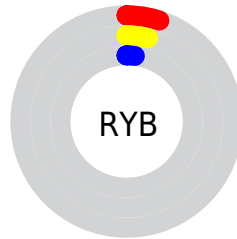

Details

The CIELab color **2.22, 1.22, 1.71** is a dark color, and the websafe version is hex **000000**. A complement of this color would be **2.45, -1.12, -1.78**, and the grayscale version is **2.32, 0.00, -0.00**.

A 20% lighter version of the original color is **22.07, 1.54, 1.26**, and **0.00, 0.00, 0.00** is the 20% darker color. If you saturate the color by 10%, you get **2.02, 1.39, 1.95**, and if you desaturate by 10%, it is **2.42, 1.05, 1.47**.

Distribution

Red (5%)

Green (3%)

Blue (2%)

Red (5%)

Yellow (4%)

Blue (2%)

Cyan (0%)