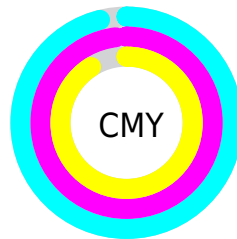

Details

The CIELab color **2.28, 3.89, -7.37** is a dark color, and the websafe version is hex **000000**. A complement of this color would be **6.46, -4.54, 7.14**, and the grayscale version is **2.45, 0.00, -0.00**.

A 20% lighter version of the original color is **22.34, 3.81, -7.17**, and **0.00, 0.00, 0.00** is the 20% darker color. If you saturate the color by 10%, you get **1.75, 4.34, -8.15**, and if you desaturate by 10%, it is **2.81, 3.46, -6.58**.

Distribution

Red (4%)

Green (2%)

Blue (9%)

Red (4%)

Yellow (2%)

Blue (9%)

Cyan (55%)

Magenta (73%)

Yellow (0%)

Black (91%)

Cyan (96%)

Magenta (98%)

Yellow (91%)

Brightness & Saturation Gradients

These gradients show how the CIELab color 82.28, 3.89, -7.37 changes by changing the brightness by 10 percent. The first figure shows a shift by +10% for each color and the second figure -10%.