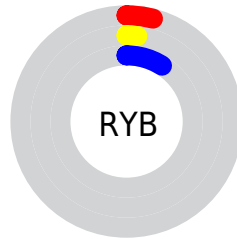

Details

The CIELab color **2.28, 3.89, -7.37** is a dark color, and the websafe version is hex **000000**. A complement of this color would be **6.46, -4.54, 7.14**, and the grayscale version is **2.45, 0.00, -0.00**.

A 20% lighter version of the original color is **22.34, 3.81, -7.17**, and **0.00, 0.00, 0.00** is the 20% darker color. If you saturate the color by 10%, you get **1.75, 4.34, -8.15**, and if you desaturate by 10%, it is **2.81, 3.46, -6.58**.

Distribution

Red (4%)

Green (2%)

Blue (9%)

Red (4%)

Yellow (2%)

Blue (9%)

Cyan (55%)