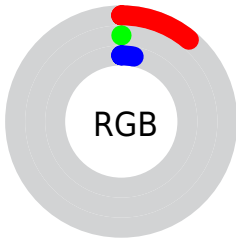

Distribution

Red (11%)

Green (0%)

Blue (3%)