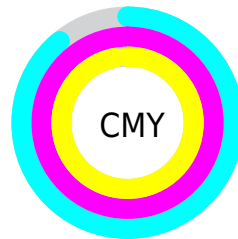

A 20% lighter version of the original color is **22.53, 10.74, 1.45**, and **0.00, 0.00, 0.00** is the 20% darker color. If you saturate the color by 10%, you get **2.37, 10.98, 0.87**, and if you desaturate by 10%, it is **2.96, 10.15, 0.88**.

Distribution

Red (11%)

Green (0%)

Blue (3%)

Red (11%)

Yellow (0%)

Blue (3%)

Cyan (0%)

Magenta (100%)

Yellow (75%)

Black (89%)

Cyan (89%)

Magenta (100%)

Yellow (97%)

Brightness & Saturation Gradients

These gradients show how the CIE Lab color 82.37, 10.98, 0.87 changes by changing the brightness by 10 percent. The first figure shows a shift by +10% for each color and the second figure -10%.