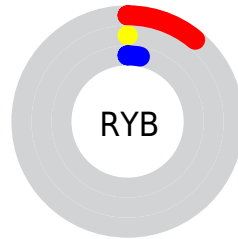

Details

The CIELab color **2.37, 10.98, 0.87** is a dark color, and the websafe version is hex **000000**. A complement of this color would be **7.99, -11.89, 1.61**, and the grayscale version is **2.52, 0.00, -0.00**.

A 20% lighter version of the original color is **22.53, 10.74, 1.45**, and **0.00, 0.00, 0.00** is the 20% darker color. If you saturate the color by 10%, you get **2.37, 10.98, 0.87**, and if you desaturate by 10%, it is **2.96, 10.15, 0.88**.

Distribution

Red (11%)

Green (0%)

Blue (3%)

Red (11%)

Yellow (0%)

Blue (3%)

Cyan (0%)