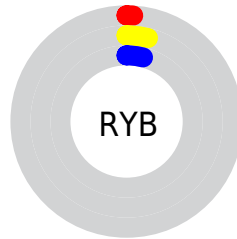

Details

The CIELab color **2.42, -3.08, 1.92** is a dark color, and the websafe version is hex **000000**. A complement of this color would be **1.43, 3.08, -1.91**, and the grayscale version is **2.15, 0.00, -0.00**.

A 20% lighter version of the original color is **22.48, -3.08, 1.77**, and **0.00, 0.00, 0.00** is the 20% darker color. If you saturate the color by 10%, you get **2.34, -3.50, 2.18**, and if you desaturate by 10%, it is **2.50, -2.66, 1.66**.

Distribution

Red (1%)

Green (4%)

Blue (2%)

Red (1%)

Yellow (4%)

Blue (4%)

Cyan (73%)