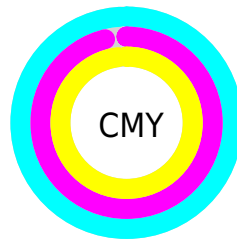

Details

The CIELab color **2.42, -3.08, 1.92** is a dark color, and the websafe version is hex **000000**. A complement of this color would be **1.43, 3.08, -1.91**, and the grayscale version is **2.15, 0.00, -0.00**.

A 20% lighter version of the original color is **22.48, -3.08, 1.77**, and **0.00, 0.00, 0.00** is the 20% darker color. If you saturate the color by 10%, you get **2.34, -3.50, 2.18**, and if you desaturate by 10%, it is **2.50, -2.66, 1.66**.

Distribution

Red (1%)

Green (4%)

Blue (2%)

Red (1%)

Yellow (4%)

Blue (4%)

Cyan (73%)

Magenta (0%)

Yellow (64%)

Black (96%)

Cyan (99%)

Magenta (96%)

Yellow (98%)

Brightness & Saturation Gradients

These gradients show how the CIELab color 82.42, -3.08, 1.92 changes by changing the brightness by 10 percent. The first figure shows a shift by +10% for each color and the second figure -10%.