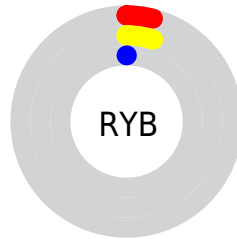

Details

The CIELab color **2.41, 0.58, 3.62** is a dark color, and the websafe version is hex **000000**. A complement of this color would be **1.46, -0.39, -3.75**, and the grayscale version is **2.44, 0.00, -0.00**.

A 20% lighter version of the original color is **22.41, 0.70, 3.78**, and **0.00, 0.00, 0.00** is the 20% darker color. If you saturate the color by 10%, you get **2.41, 0.58, 3.62**, and if you desaturate by 10%, it is **2.56, 0.53, 3.26**.

Distribution

Red (5%)

Green (3%)

Blue (0%)

Red (4%)

Yellow (5%)

Blue (0%)

Cyan (0%)