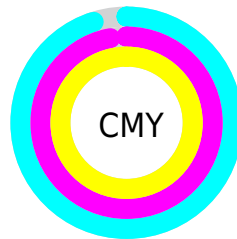

A 20% lighter version of the original color is **22.41, 0.70, 3.78**, and **0.00, 0.00, 0.00** is the 20% darker color. If you saturate the color by 10%, you get **2.41, 0.58, 3.62**, and if you desaturate by 10%, it is **2.56, 0.53, 3.26**.

Distribution

Red (5%)

Green (3%)

Blue (0%)

Red (4%)

Yellow (5%)

Blue (0%)

Cyan (0%)

Magenta (43%)

Yellow (100%)

Black (95%)

Cyan (95%)

Magenta (97%)

Yellow (100%)

Brightness & Saturation Gradients

These gradients show how the CIE Lab color 82.41, 0.58, 3.62 changes by changing the brightness by 10 percent. The first figure shows a shift by +10% for each color and the second figure -10%.

82.41, 3.62, -0.58

Rectangle

The Rectangle color scheme consists of four colors that form a rectangle on the color wheel.

82.41, 0.58, 3.62

82.41, -2.40, 2.77

82.41, -0.58, -3.62

82.41, 2.40, -2.77

Sweetspot