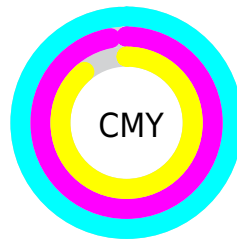

Details

The CIELab color **2.50, 2.90, -11.78** is a dark color, and the websafe version is hex **000000**. A complement of this color would be **7.82, -0.89, 10.47**, and the grayscale version is **2.38, 0.00, -0.00**.

A 20% lighter version of the original color is **22.41, 2.82, -11.83**, and **0.00, 0.00, 0.00** is the 20% darker color. If you saturate the color by 10%, you get **1.90, 3.07, -12.69**, and if you desaturate by 10%, it is **3.10, 2.74, -10.87**.

Distribution

- Red (1%)
- Green (3%)
- Blue (11%)

- Red (1%)
- Yellow (3%)
- Blue (11%)

- Cyan (89%)
- Magenta (71%)
- Yellow (0%)
- Black (89%)

- Cyan (99%)
- Magenta (97%)
- Yellow (89%)

Brightness & Saturation Gradients

These gradients show how the CIELab color 82.50, 2.90, -11.78 changes by changing the brightness by 10 percent. The first figure shows a shift by +10% for each color and the second figure -10%.

Similar to the brightness gradients but the following saturation gradients show a change of the CIELab color 82.50, 2.90, -11.78 by changing the saturation by 10% instead.