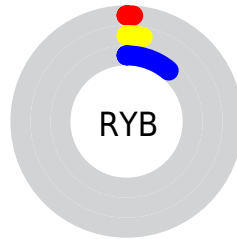

- Red (1%)
- Yellow (3%)
- Blue (11%)