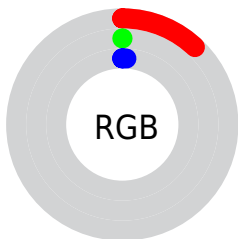

Distribution

Red (12%)

Green (0%)

Blue (1%)