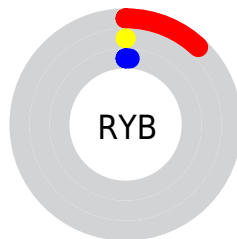

Details

The CIELab color **2.69, 12.22, 3.02** is a dark color, and the websafe version is hex **000000**. A complement of this color would be **9.51, -12.34, -1.33**, and the grayscale version is **2.64, 0.00, -0.00**.

A 20% lighter version of the original color is **22.58, 12.40, 2.94**, and **0.00, 0.00, 0.00** is the 20% darker color. If you saturate the color by 10%, you get **2.69, 12.22, 3.02**, and if you desaturate by 10%, it is **3.35, 11.37, 2.85**.

Distribution

Red (12%)

Green (0%)

Blue (1%)

Red (12%)

Yellow (0%)

Blue (1%)

Cyan (0%)