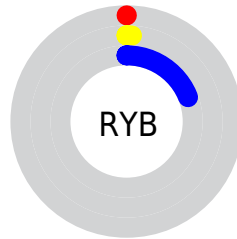

- Red (0%)
- Yellow (1%)
- Blue (19%)