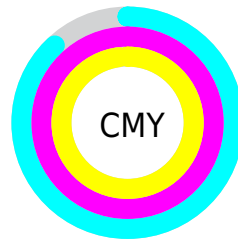

A 20% lighter version of the original color is **22.61, 12.57, 2.30**, and **0.00, 0.00, 0.00** is the 20% darker color. If you saturate the color by 10%, you get **2.73, 12.50, 2.27**, and if you desaturate by 10%, it is **3.39, 11.62, 2.17**.

Distribution

Red (12%)

Green (0%)

Blue (2%)

Red (12%)

Yellow (0%)

Blue (2%)

Cyan (0%)

Magenta (100%)

Yellow (84%)

Black (88%)

Cyan (88%)

Magenta (100%)

Yellow (98%)

Brightness & Saturation Gradients

These gradients show how the CIELab color 82.73, 12.50, 2.27 changes by changing the brightness by 10 percent. The first figure shows a shift by +10% for each color and the second figure -10%.

Rectangle

The Rectangle color scheme consists of four colors that form a rectangle on the color wheel.

82.73, 12.50, 2.27

82.73, 6.30, 11.03

82.73, -12.50, -2.27

82.73, -6.30, -11.03

Sweetspot

The Sweet Spot groups the original color and five complimentary colors.