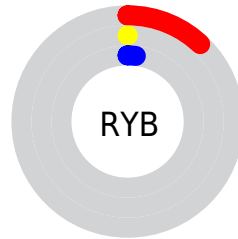

Details

The CIELab color **2.73, 12.50, 2.27** is a dark color, and the websafe version is hex **000000**. A complement of this color would be **9.44, -12.97, 0.03**, and the grayscale version is **2.70, 0.00, -0.00**.

A 20% lighter version of the original color is **22.61, 12.57, 2.30**, and **0.00, 0.00, 0.00** is the 20% darker color. If you saturate the color by 10%, you get **2.73, 12.50, 2.27**, and if you desaturate by 10%, it is **3.39, 11.62, 2.17**.

Distribution

Red (12%)

Green (0%)

Blue (2%)

Red (12%)

Yellow (0%)

Blue (2%)

Cyan (0%)