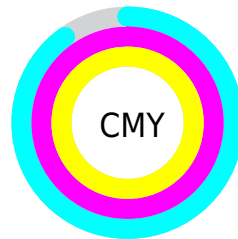

A 20% lighter version of the original color is **22.58, 7.41, 2.13**, and **0.00, 0.00, 0.00** is the 20% darker color. If you saturate the color by 10%, you get **2.02, 8.55, 2.06**, and if you desaturate by 10%, it is **3.09, 7.18, 1.78**.

Distribution

Red (10%)

Green (1%)

Blue (2%)

Red (10%)

Yellow (1%)

Blue (2%)

Cyan (0%)

Magenta (88%)

Yellow (80%)

Black (90%)

Cyan (90%)

Magenta (99%)

Yellow (98%)

Brightness & Saturation Gradients

These gradients show how the CIE Lab color 82.55, 7.87, 1.92 changes by changing the brightness by 10 percent. The first figure shows a shift by +10% for each color and the second figure -10%.