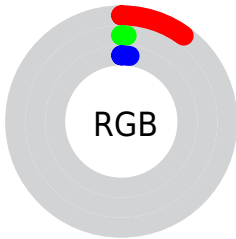

Distribution

Red (10%)

Green (1%)

Blue (2%)