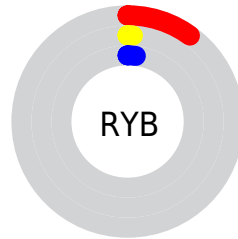

Details

The CIELab color **2.55, 7.87, 1.92** is a dark color, and the websafe version is hex **000000**. A complement of this color would be **7.01, -8.12, -1.24**, and the grayscale version is **2.69, 0.00, -0.00**.

A 20% lighter version of the original color is **22.58, 7.41, 2.13**, and **0.00, 0.00, 0.00** is the 20% darker color. If you saturate the color by 10%, you get **2.02, 8.55, 2.06**, and if you desaturate by 10%, it is **3.09, 7.18, 1.78**.

Distribution

Red (10%)

Green (1%)

Blue (2%)

Red (10%)

Yellow (1%)

Blue (2%)

Cyan (0%)