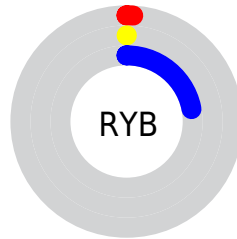

- Red (1%)
- Yellow (0%)
- Blue (22%)