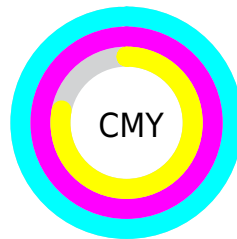

A 20% lighter version of the original color is **22.78, 18.69, -33.02**, and **0.14, 0.97, -2.65** is the 20% darker color. If you saturate the color by 10%, you get **2.70, 18.65, -32.91**, and if you desaturate by 10%, it is **4.11, 17.81, -30.60**.

Distribution

- Red (1%)
- Green (0%)
- Blue (22%)

- Red (1%)
- Yellow (0%)
- Blue (22%)

- Cyan (96%)
- Magenta (100%)
- Yellow (0%)
- Black (78%)

- Cyan (99%)
- Magenta (100%)
- Yellow (78%)

Brightness & Saturation Gradients