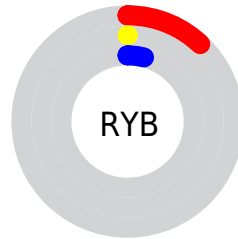

Details

The CIELab color **2.83, 13.20, 0.37** is a dark color, and the websafe version is hex **000000**. A complement of this color would be **9.27, -14.35, 3.46**, and the grayscale version is **2.85, 0.00, -0.00**.

A 20% lighter version of the original color is **22.71, 13.09, 0.40**, and **0.00, 0.00, 0.00** is the 20% darker color. If you saturate the color by 10%, you get **2.83, 13.20, 0.37**, and if you desaturate by 10%, it is **3.48, 12.27, 0.42**.

Distribution

Red (12%)

Green (0%)

Blue (4%)

Red (12%)

Yellow (0%)

Blue (4%)

Cyan (0%)