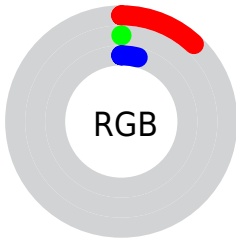

Distribution

Red (12%)

Green (0%)

Blue (4%)