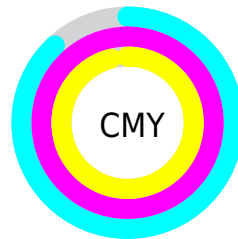

A 20% lighter version of the original color is **22.71, 13.09, 0.40**, and **0.00, 0.00, 0.00** is the 20% darker color. If you saturate the color by 10%, you get **2.83, 13.20, 0.37**, and if you desaturate by 10%, it is **3.48, 12.27, 0.42**.

Distribution

Red (12%)

Green (0%)

Blue (4%)

Red (12%)

Yellow (0%)

Blue (4%)

Cyan (0%)

Magenta (100%)

Yellow (68%)

Black (88%)

Cyan (88%)

Magenta (100%)

Yellow (96%)

Brightness & Saturation Gradients

These gradients show how the CIE Lab color 82.83, 13.20, 0.37 changes by changing the brightness by 10 percent. The first figure shows a shift by +10% for each color and the second figure -10%.