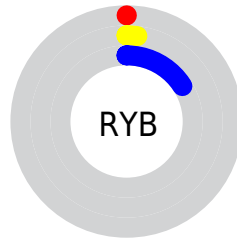

- Red (0%)
- Yellow (2%)
- Blue (16%)