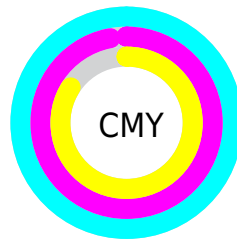

A 20% lighter version of the original color is **22.68, 7.67, -21.41**, and **0.00, 0.00, 0.00** is the 20% darker color. If you saturate the color by 10%, you get **2.82, 7.36, -21.47**, and if you desaturate by 10%, it is **3.73, 7.07, -20.03**.

Distribution

- Red (0%)
- Green (3%)
- Blue (16%)

- Red (0%)
- Yellow (2%)
- Blue (16%)

- Cyan (100%)
- Magenta (83%)
- Yellow (0%)
- Black (84%)

- Cyan (100%)
- Magenta (97%)
- Yellow (84%)

Brightness & Saturation Gradients

These gradients show how the CIE Lab color 82.82, 7.36, -21.47 changes by changing the brightness by 10 percent. The first figure shows a shift by +10% for each color and the second figure -10%.

Similar to the brightness gradients but the following saturation gradients show a change of the CIE Lab color 82.82, 7.36, -21.47 by changing the saturation by 10% instead.

82.82, -21.47, -7.36

Rectangle

The Rectangle color scheme consists of four colors that form a rectangle on the color wheel.

82.82, 7.36, -21.47

82.82, 21.18, -8.16

82.82, -7.36, 21.47

82.82, -21.18, 8.16

Sweetspot