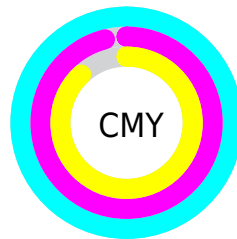

Details

The CIELab color **2.81, 1.94, -12.93** is a dark color, and the websafe version is hex **000000**. A complement of this color would be **7.01, 1.96, 10.53**, and the grayscale version is **2.52, 0.00, -0.00**.

A 20% lighter version of the original color is **22.70, 2.36, -13.40**, and **0.00, 0.00, 0.00** is the 20% darker color. If you saturate the color by 10%, you get **2.81, 1.94, -12.93**, and if you desaturate by 10%, it is **3.40, 1.88, -12.03**.

Distribution

- Red (0%)
- Green (4%)
- Blue (12%)

- Red (0%)
- Yellow (3%)
- Blue (12%)

- Cyan (100%)
- Magenta (67%)
- Yellow (0%)
- Black (88%)

- Cyan (100%)
- Magenta (96%)
- Yellow (88%)

Brightness & Saturation Gradients

These gradients show how the CIE Lab color 82.81, 1.94, -12.93 changes by changing the brightness by 10 percent. The first figure shows a shift by +10% for each color and the second figure -10%.

Similar to the brightness gradients but the following saturation gradients show a change of the CIE Lab color 82.81, 1.94, -12.93 by changing the saturation by 10% instead.