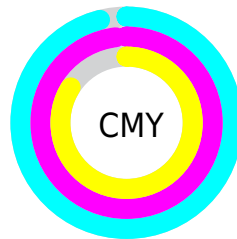

A 20% lighter version of the original color is **22.71, 11.56, -22.65**, and **0.00, 0.00, 0.00** is the 20% darker color. If you saturate the color by 10%, you get **1.83, 12.06, -23.77**, and if you desaturate by 10%, it is **3.87, 10.68, -20.54**.

Distribution

- Red (4%)
- Green (2%)
- Blue (16%)

- Red (4%)
- Yellow (2%)
- Blue (16%)

- Cyan (79%)
- Magenta (90%)
- Yellow (0%)
- Black (84%)

- Cyan (96%)
- Magenta (98%)
- Yellow (84%)

Brightness & Saturation Gradients

These gradients show how the CIE Lab color 82.82, 11.36, -22.20 changes by changing the brightness by 10 percent. The first figure shows a shift by +10% for each color and the second figure -10%.

Similar to the brightness gradients but the following saturation gradients show a change of the CIE Lab color 82.82, 11.36, -22.20 by changing the saturation by 10% instead.

82.82, 11.36,
-22.20

82.82, 11.36,
-22.20

75.02, 18.38,
-34.30

90.61, 5.07,
-10.33

67.25, 26.27,
-46.55

98.36, -0.60, 1.26

59.60, 35.10,
-58.79

99.82, -1.24, 3.43