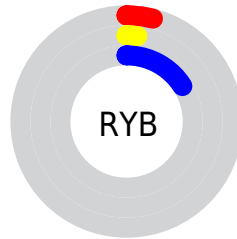

- Red (4%)
- Yellow (2%)
- Blue (16%)