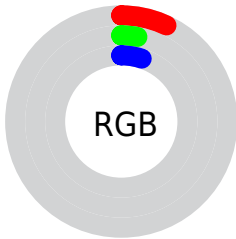

Distribution

Red (7%)

Green (3%)

Blue (5%)