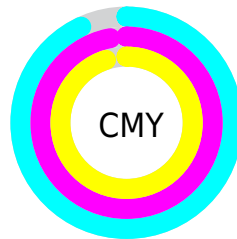

A 20% lighter version of the original color is **22.70, 4.63, -1.84**, and **0.00, 0.00, 0.00** is the 20% darker color. If you saturate the color by 10%, you get **2.45, 5.03, -1.85**, and if you desaturate by 10%, it is **3.19, 3.81, -1.44**.

Distribution

Red (7%)

Green (3%)

Blue (5%)

Red (7%)

Yellow (3%)

Blue (5%)

Cyan (0%)

Magenta (61%)

Yellow (22%)

Black (93%)

Cyan (93%)

Magenta (97%)

Yellow (95%)

Brightness & Saturation Gradients

These gradients show how the CIELab color 82.82, 4.42, -1.64 changes by changing the brightness by 10 percent. The first figure shows a shift by +10% for each color and the second figure -10%.

82.82, -1.64, -4.42

Rectangle

The Rectangle color scheme consists of four colors that form a rectangle on the color wheel.

82.82, 4.42, -1.64

82.82, 4.10, 2.33

82.82, -4.42, 1.64

82.82, -4.10, -2.33

Sweetspot