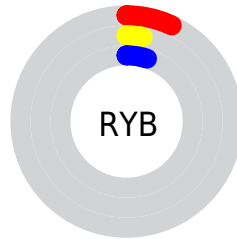

Details

The CIELab color **2.82, 4.42, -1.64** is a dark color, and the websafe version is hex **000000**. A complement of this color would be **4.53, -4.62, 2.18**, and the grayscale version is **3.04, 0.00, -0.00**.

A 20% lighter version of the original color is **22.70, 4.63, -1.84**, and **0.00, 0.00, 0.00** is the 20% darker color. If you saturate the color by 10%, you get **2.45, 5.03, -1.85**, and if you desaturate by 10%, it is **3.19, 3.81, -1.44**.

Distribution

Red (7%)

Green (3%)

Blue (5%)

Red (7%)

Yellow (3%)

Blue (5%)

Cyan (0%)