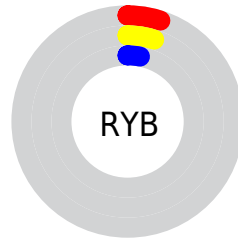

Details

The CIELab color **2.83, 0.27, 0.95** is a dark color, and the websafe version is hex **000000**. A complement of this color would be **2.67, -0.22, -0.98**, and the grayscale version is **2.85, 0.00, -0.00**.

A 20% lighter version of the original color is **22.78, 0.65, 0.93**, and **0.00, 0.00, 0.00** is the 20% darker color. If you saturate the color by 10%, you get **2.69, 0.34, 1.23**, and if you desaturate by 10%, it is **2.97, 0.19, 0.67**.

Distribution

Red (5%)

Green (4%)

Blue (3%)

Red (5%)

Yellow (5%)

Blue (3%)

Cyan (0%)