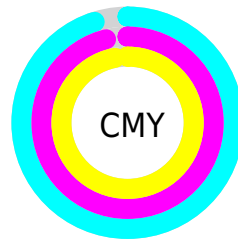

Details

The CIELab color **2.83, 0.27, 0.95** is a dark color, and the websafe version is hex **000000**. A complement of this color would be **2.67, -0.22, -0.98**, and the grayscale version is **2.85, 0.00, -0.00**.

A 20% lighter version of the original color is **22.78, 0.65, 0.93**, and **0.00, 0.00, 0.00** is the 20% darker color. If you saturate the color by 10%, you get **2.69, 0.34, 1.23**, and if you desaturate by 10%, it is **2.97, 0.19, 0.67**.

Distribution

Red (5%)

Green (4%)

Blue (3%)

Red (5%)

Yellow (5%)

Blue (3%)

Cyan (0%)

Magenta (17%)

Yellow (33%)

Black (95%)

Cyan (95%)

Magenta (96%)

Yellow (97%)

Brightness & Saturation Gradients

These gradients show how the CIELab color 82.83, 0.27, 0.95 changes by changing the brightness by 10 percent. The first figure shows a shift by +10% for each color and the second figure -10%.