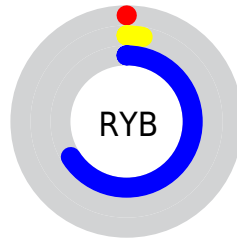

- Red (0%)
- Yellow (3%)
- Blue (66%)