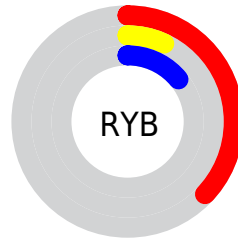

- Red (37%)
- Yellow (7%)
- Blue (14%)