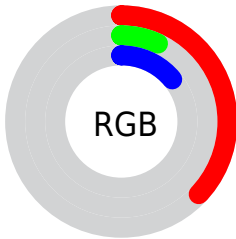

Distribution

- Red (37%)
- Green (7%)
- Blue (14%)